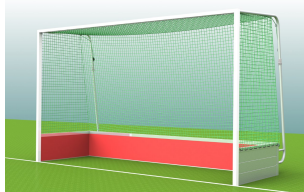

42105

White

ARTEC SPORTGERÄTE GMBH

Elf Stücken 33 · 49324 Melle

Office Hours:

Mo - Do 8:00 - 17:00 Uhr

Fr 8:00 - 15:00 Uhr

CONTACT

+49 (0)5422 9470-0

info@artec-sportgeraete.de