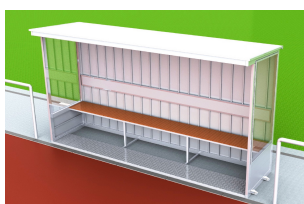

30194-40-E

4.00 m