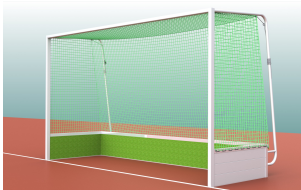

42110-1

White

ARTEC SPORTGERÄTE GMBH

Elf Stücken 33 · 49324 Melle

Office Hours:

Mo - Do 8:00 - 17:00 Uhr

Fr 8:00 - 15:00 Uhr

CONTACT

+49 (0)5422 9470-0

info@artec-sportgeraete.de