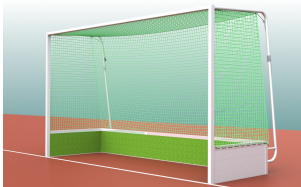

VARIATIONS

Image

SKU

Description

Color / Surface

42109-1

Natural Aluminum