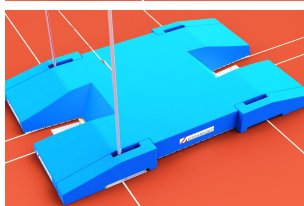

The pole vault mat measuring 8 x 6 m is certified by **World Athletics**.

In order to protect the pole vault landing area PLATINUM from external weather conditions, we at artec® Sportgeräte recommend a [support platform](#), a [rain cover](#) and a [safety cover](#). We also offer an overview of our [track and field mats](#) in various designs.

VARIATIONS

Image

SKU

Description

Dimension

21213-P

7 x 5 m

21887-P

info@artec-sportgeraete.de

Dimension	7 x 5 m, 8 x 6 m
Height	80 cm
Variants	GOLD
Slatted Frame	Without PE slatted frame
Intermediate floor	With intermediate floor
Type wear mat	Made of PUR foam RG 20
Surface	Spike protection mesh
Type blocks	Double hollow chamber system RG 23, blocks individually covered
Mat Cover	Made of polyester fabric