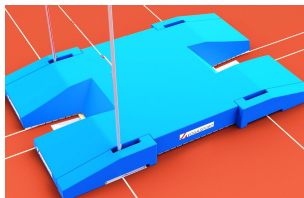

POLE VAULT LANDING AREA PLATINUM FROM ARTEC®

The pole vault landing area PLATINUM is characterized by the following product features:

- Depending on the size, the landing area can be used for different jump heights (7 x 5 m: up to 4 m jump height; 8 x 6 m: up to 6.25 m jump height)
- Spike protection packed in a separate mat
- **Spike protection with movable mesh fabric (one-sided)**
- Double hollow chamber system RG 23
- Individually covered hollow chamber blocks
- Non-slip underbody
- **Intermediate base** included
- Wear mat made of firm PUR foam RG 20
- Mat cover with carabiner quick release fastener
- Air release strip incorporated in the mat

The pole vault mat measuring 8 x 6 m is certified by **World Athletics**.

In order to protect the pole vault landing area PLATINUM from external weather conditions, we at artec® Sportgeräte recommend a [support platform](#), a [rain cover](#) and a [safety cover](#). We also offer an overview of our [track and field mats](#) in various designs.

VARIATIONS

Image

SKU

Description

Dimension

21213-P

7 x 5 m

21887-P

info@artec-sportgeraete.de

Dimension	7 x 5 m, 8 x 6 m
Height	80 cm
Variants	GOLD
Slatted Frame	Without PE slatted frame
Intermediate floor	With intermediate floor
Type wear mat	Made of PUR foam RG 20
Surface	Spike protection mesh
Type blocks	Double hollow chamber system RG 23, blocks individually covered
Mat Cover	Made of polyester fabric